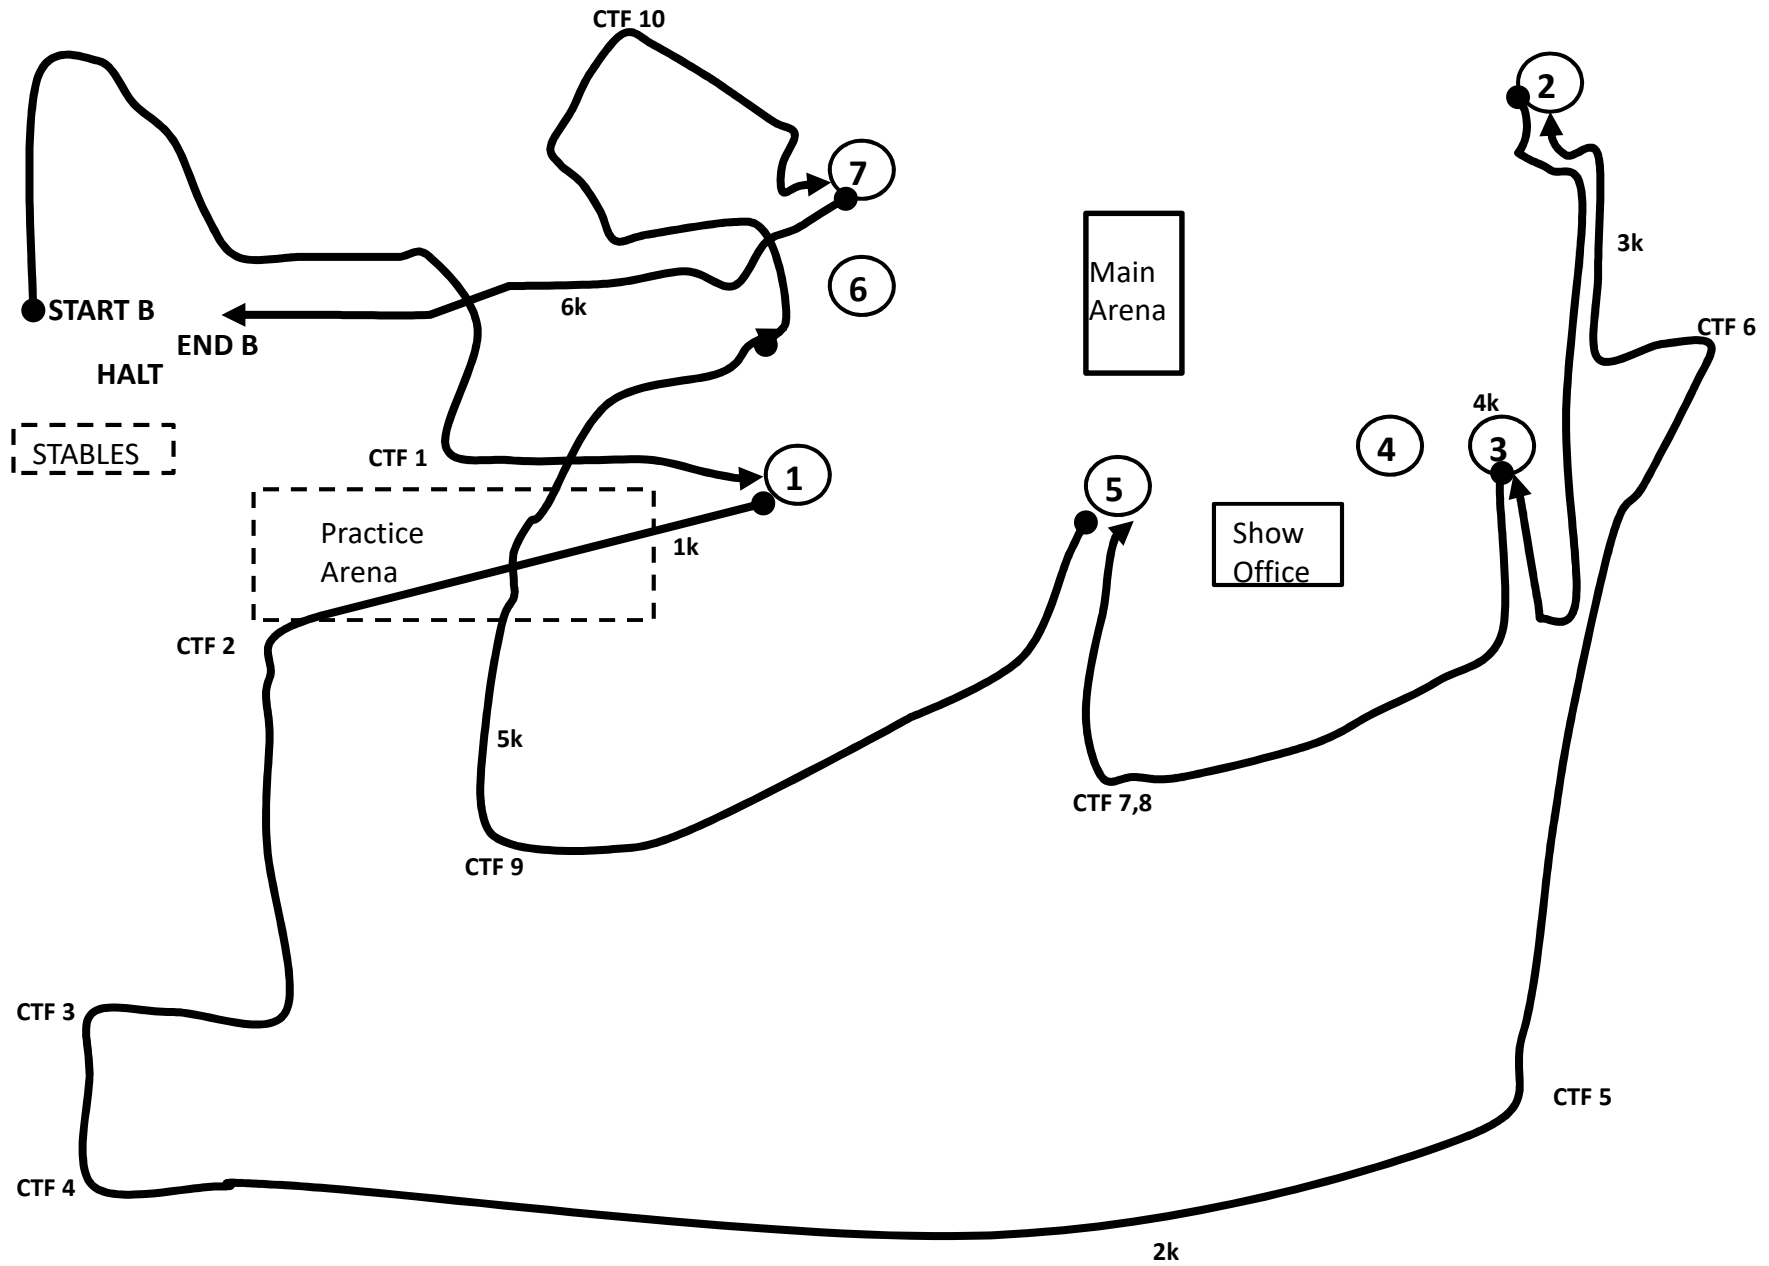

Timetables

	TIMETABLE	LENGTH IN M			SPEED IN KM/H			ALLOWED TIMES		
		A	T	B	A	T	B	A	T	B
P	INTER SM SINGL PONY	5,880	1,000	8,207	13.00	5.00	12.00	:25:09 :27:09	:12:00	:38:03 :41:03
S	2* SINGLE PONY	5,880	1,000	8,480	14.00	5.00	13.00	:23:12 :25:12	:12:00	:36:09 :39:09
T	2* SINGLE HORSE	5,880	1,000	8,480	15.00	6.00	14.00	:21:32 :23:32	:10:00	:33:21 :36:21
U	2* PAIR PONY	5,880	1,000	8,480	14.00	5.00	13.00	:23:12 :25:12	:12:00	:36:09 :39:09
V	2* HORSE TEAM	5,880	1,000	8,480	15.00	6.00	14.00	:21:32 :23:32	:10:00	:33:21 :36:21
W	2* PAIR HORSE	5,880	1,000	8,480	15.00	6.00	14.00	:21:32 :23:32	:10:00	:33:21 :36:21

©Driving Program by Philippe Liénart (BEL) - philippe@lienart.com Scorer : Bruce Ettenger

INTERMEDIATE Section B 8.207km

TRAINING Section B 6.175km

**SECTION A 5.880 km / WALK 1000m
ADVANCED and INTERMEDIATE**

**SECTION A 4.640 km / WALK 1000m
TRAINING AND PRELIMINARY**