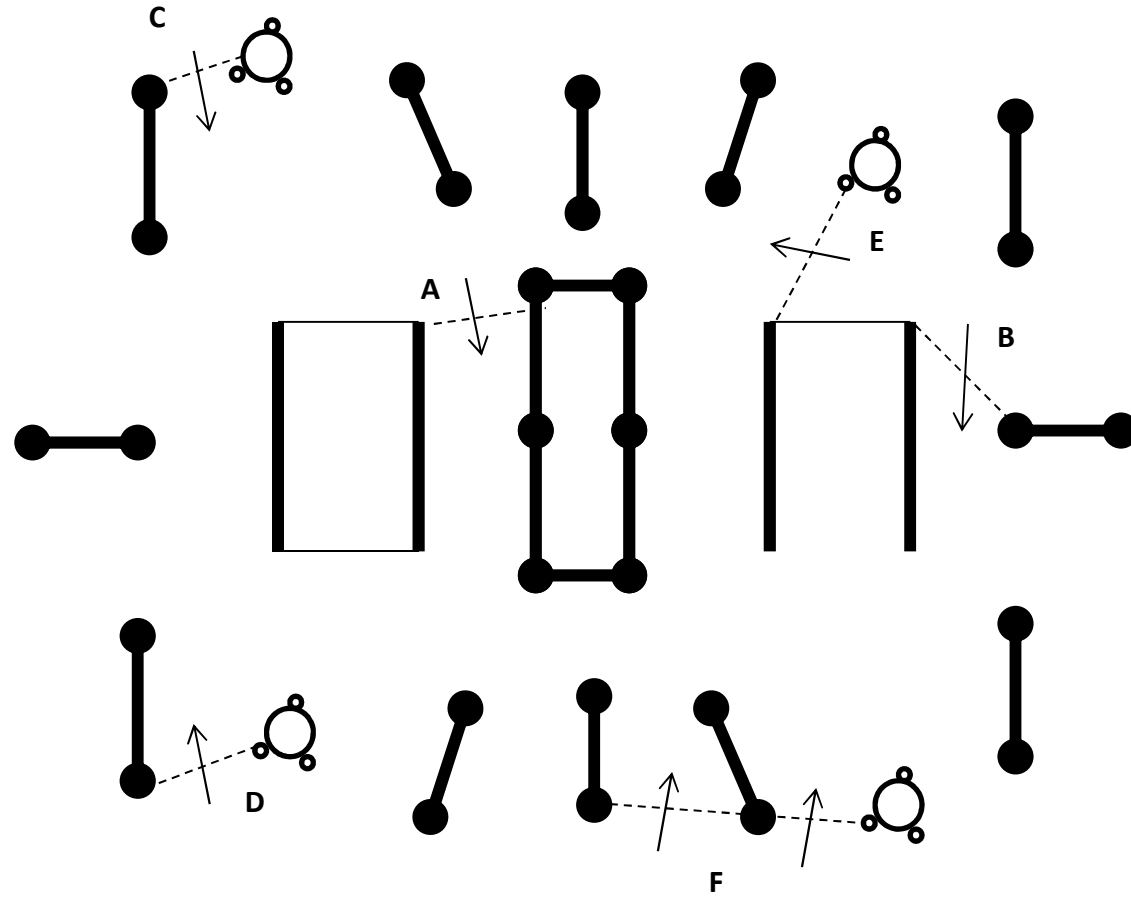

Obstacle 2
Training A – C
Prelim A – D
Inter A – E
Advanced A - F