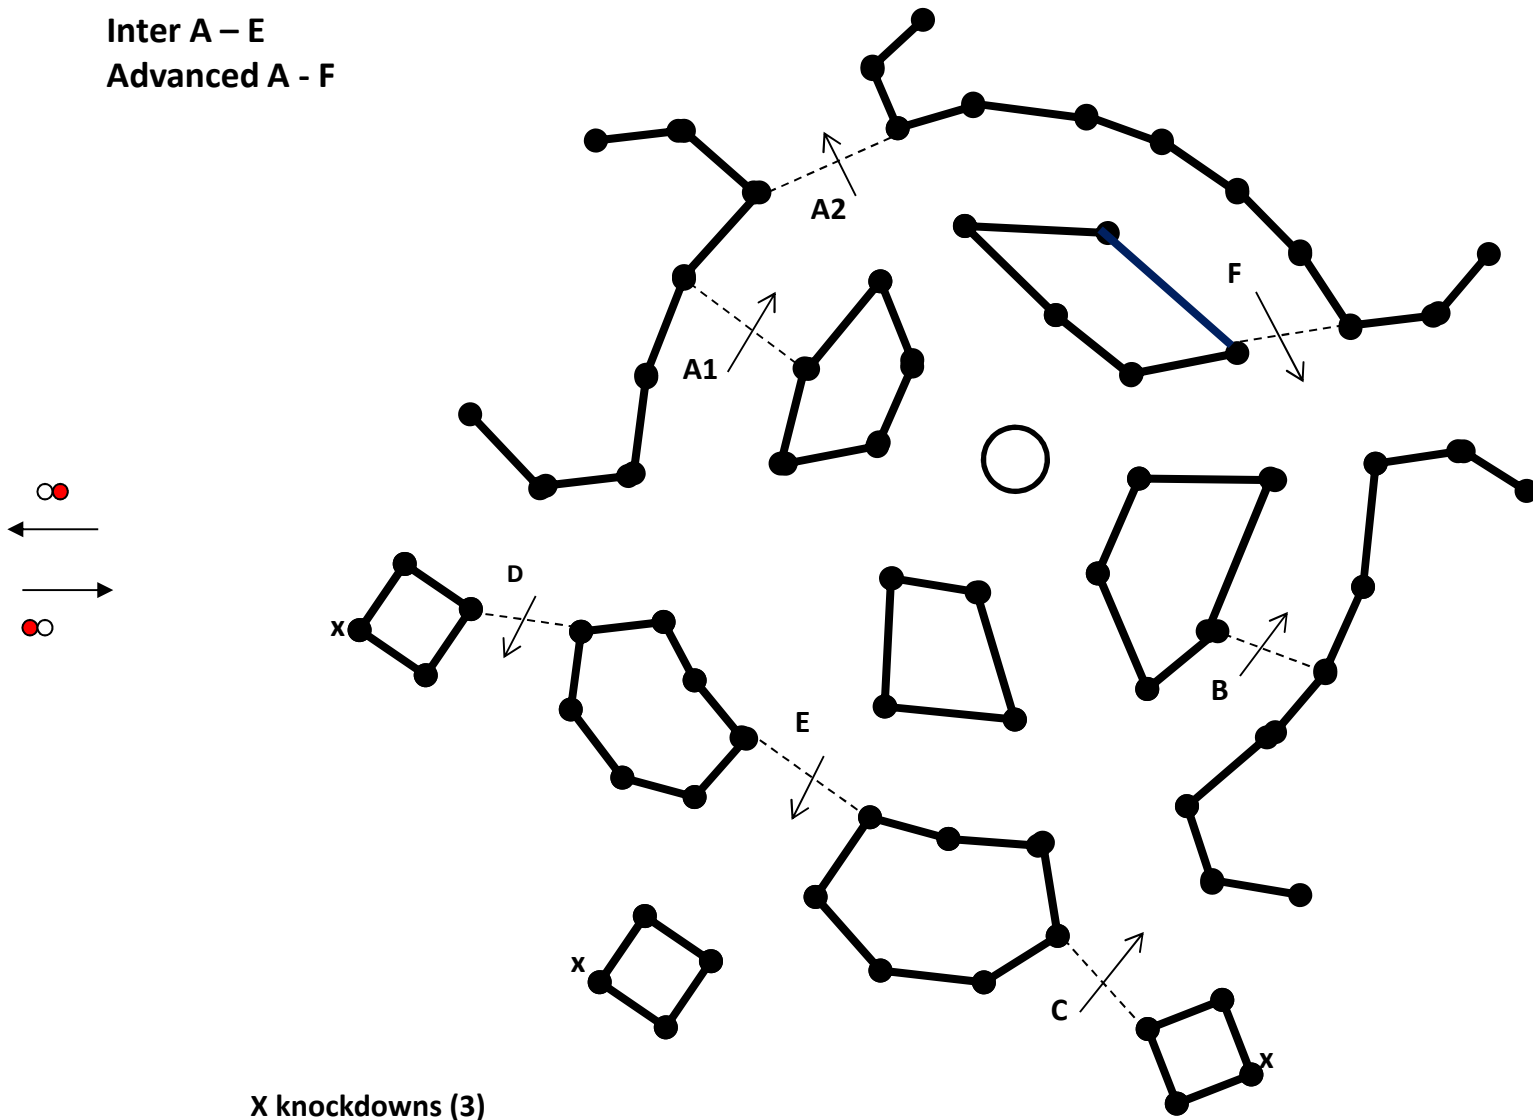

Obstacle 6
Prelim A – D
Inter A – E
Advanced A - F

X knockdowns (3)