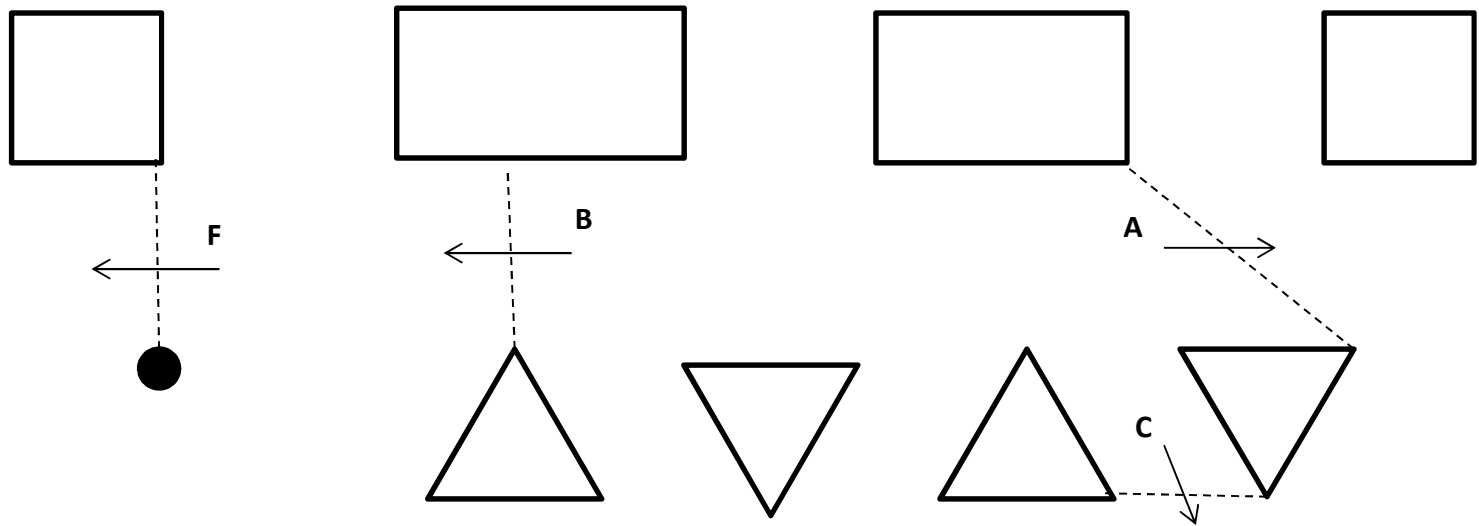

Timetables

	TIMETABLE	LENGTH IN M			SPEED IN KM/H			ALLOWED TIMES		
		A	T	B	A	T	B	A	T	B
A	TRAINING SINGLE PONY	4,640	1,000	6,175	13.00	5.00	12.00	:19:25 :21:25	:12:00	:27:53 :30:53
B	TRAINING SINGLE HORS	4,640	1,000	6,175	14.00	6.00	13.00	:17:54 :19:54	:10:00	:25:30 :28:30
C	TRAIN SM SINGLE PONY	4,640	1,000	6,175	12.00	5.00	11.00	:21:12 :23:12	:12:00	:30:41 :33:41
E	PRELIM SM SING PONY	4,640	1,000	7,331	12.00	5.00	12.00	:21:12 :23:12	:12:00	:33:40 :36:40
F	PRELIM SINGLE PONY	4,640	1,000	7,331	13.00	5.00	13.00	:19:25 :21:25	:12:00	:30:51 :33:51
G	PRELIM PAIR PONY	4,640	1,000	7,331	13.00	5.00	13.00	:19:25 :21:25	:12:00	:30:51 :33:51
H	PRELIM SINGLE HORSE	4,640	1,000	7,331	14.00	6.00	14.00	:17:54 :19:54	:10:00	:28:26 :31:26
I	PRELIM PAIR HORSE	4,640	1,000	7,331	14.00	6.00	14.00	:17:54 :19:54	:10:00	:28:26 :31:26
J	PRELIM HORSE TEAM	4,640	1,000	7,331	14.00	6.00	14.00	:17:54 :19:54	:10:00	:28:26 :31:26
K	INTER SINGLE PONY	5,880	1,000	8,207	14.00	5.00	13.00	:23:12 :25:12	:12:00	:34:53 :37:53
L	INTER PAIR PONY	5,880	1,000	8,207	14.00	5.00	13.00	:23:12 :25:12	:12:00	:34:53 :37:53
M	INTER SINGLE HORSE	5,880	1,000	8,207	15.00	6.00	14.00	:21:32 :23:32	:10:00	:32:11 :35:11
N	INTER PAIR HORSE	5,880	1,000	8,207	15.00	6.00	14.00	:21:32 :23:32	:10:00	:32:11 :35:11
O	INTER TEAM PONY	5,880	1,000	8,207	14.00	5.00	13.00	:23:12 :25:12	:12:00	:34:53 :37:53