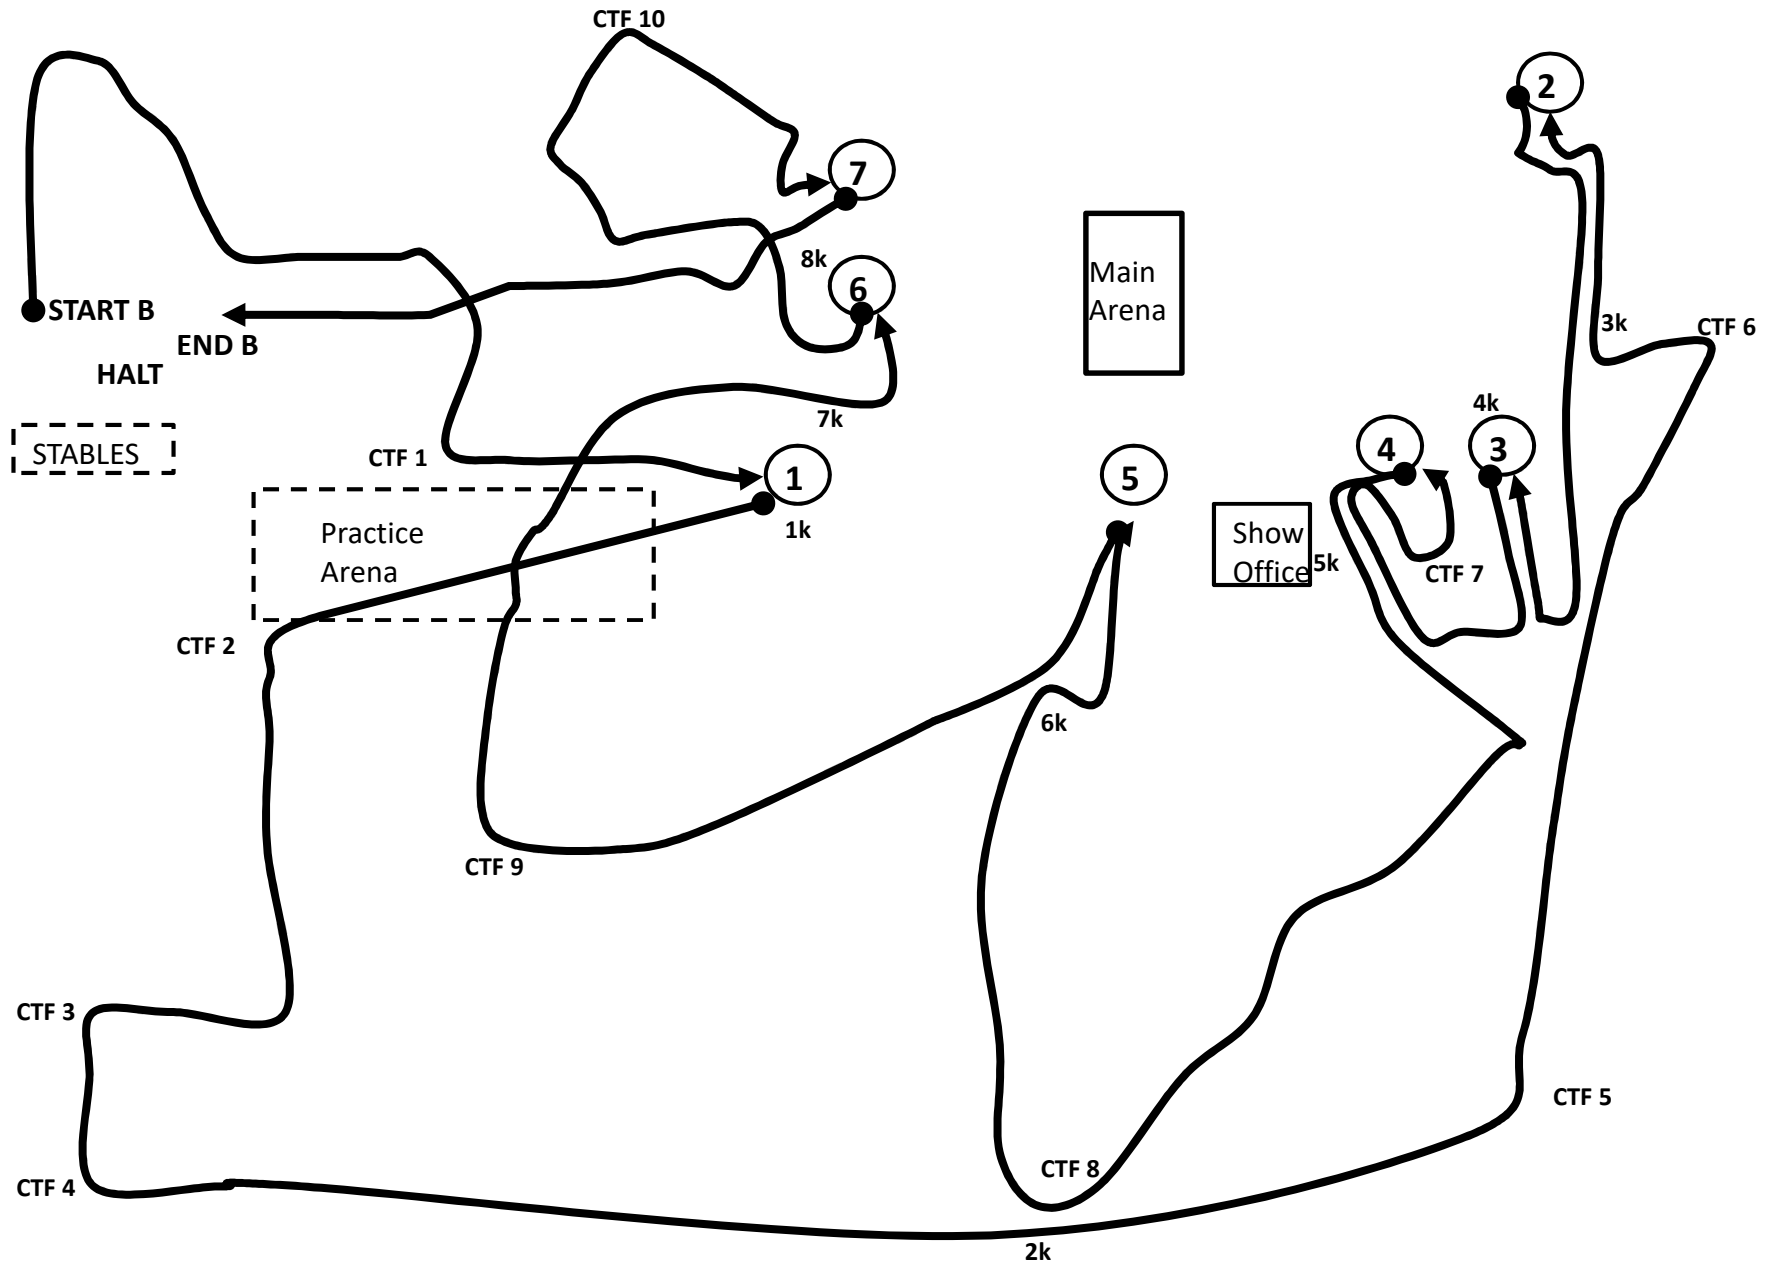

INTERMEDIATE Section B 8.207km