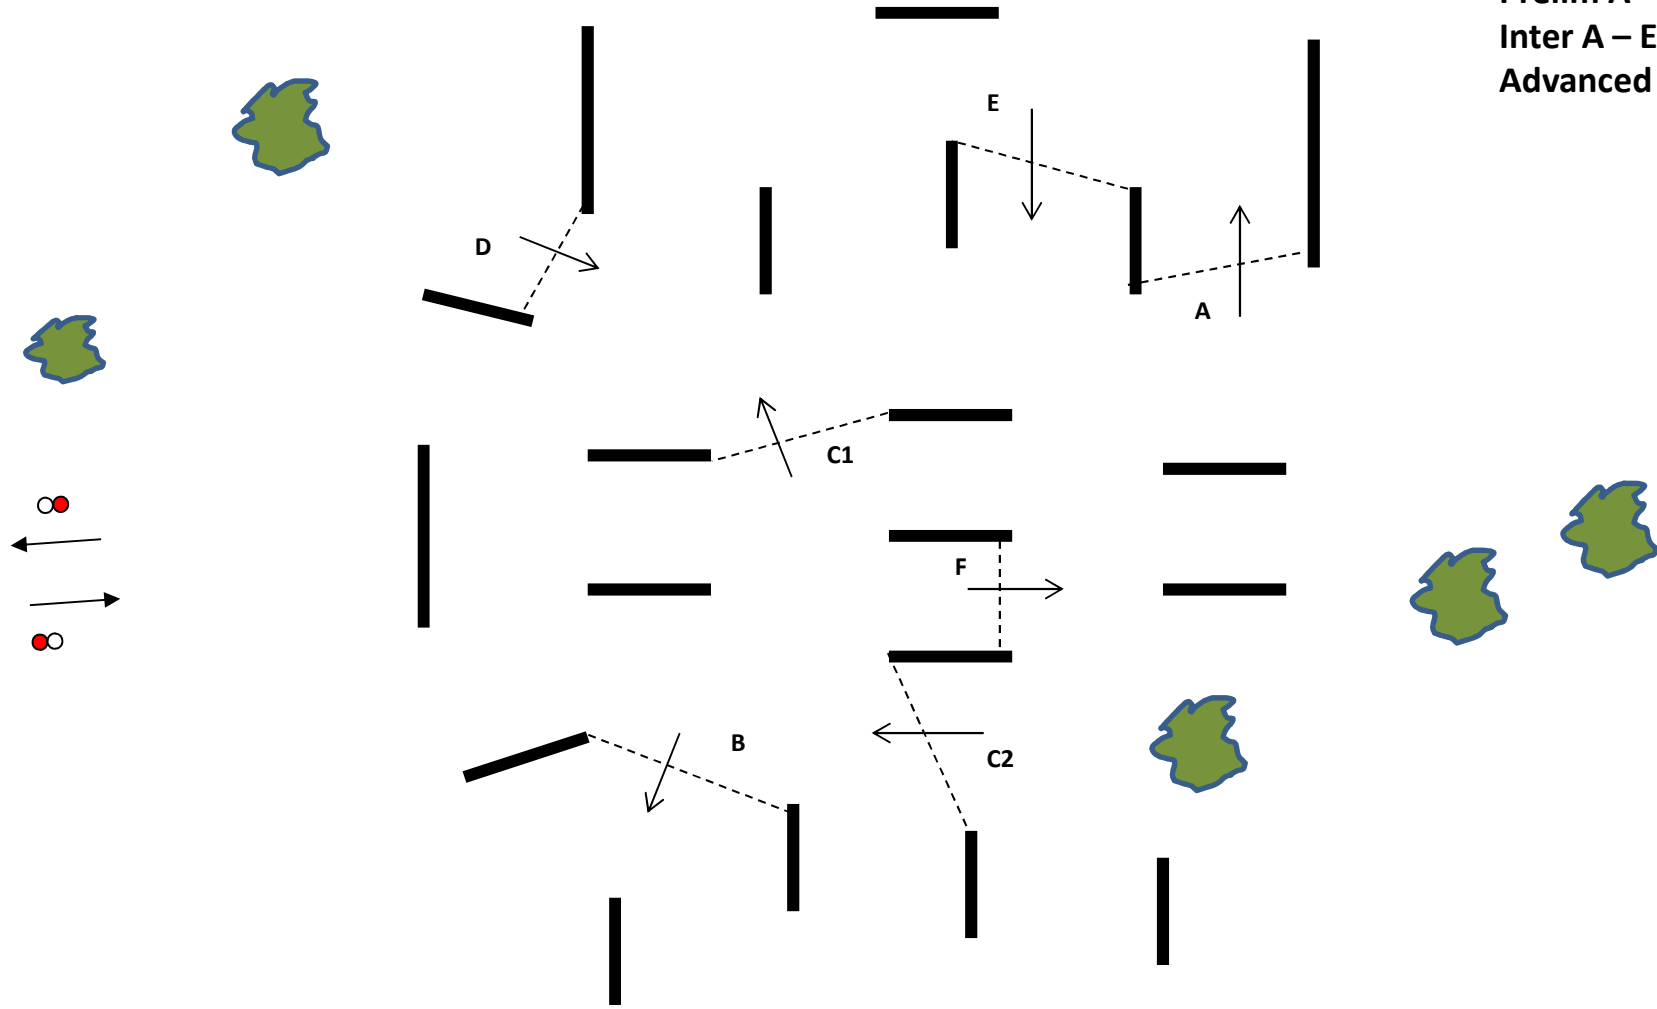

Obstacle 1
Training A – C
Prelim A – D
Inter A – E
Advanced A - F