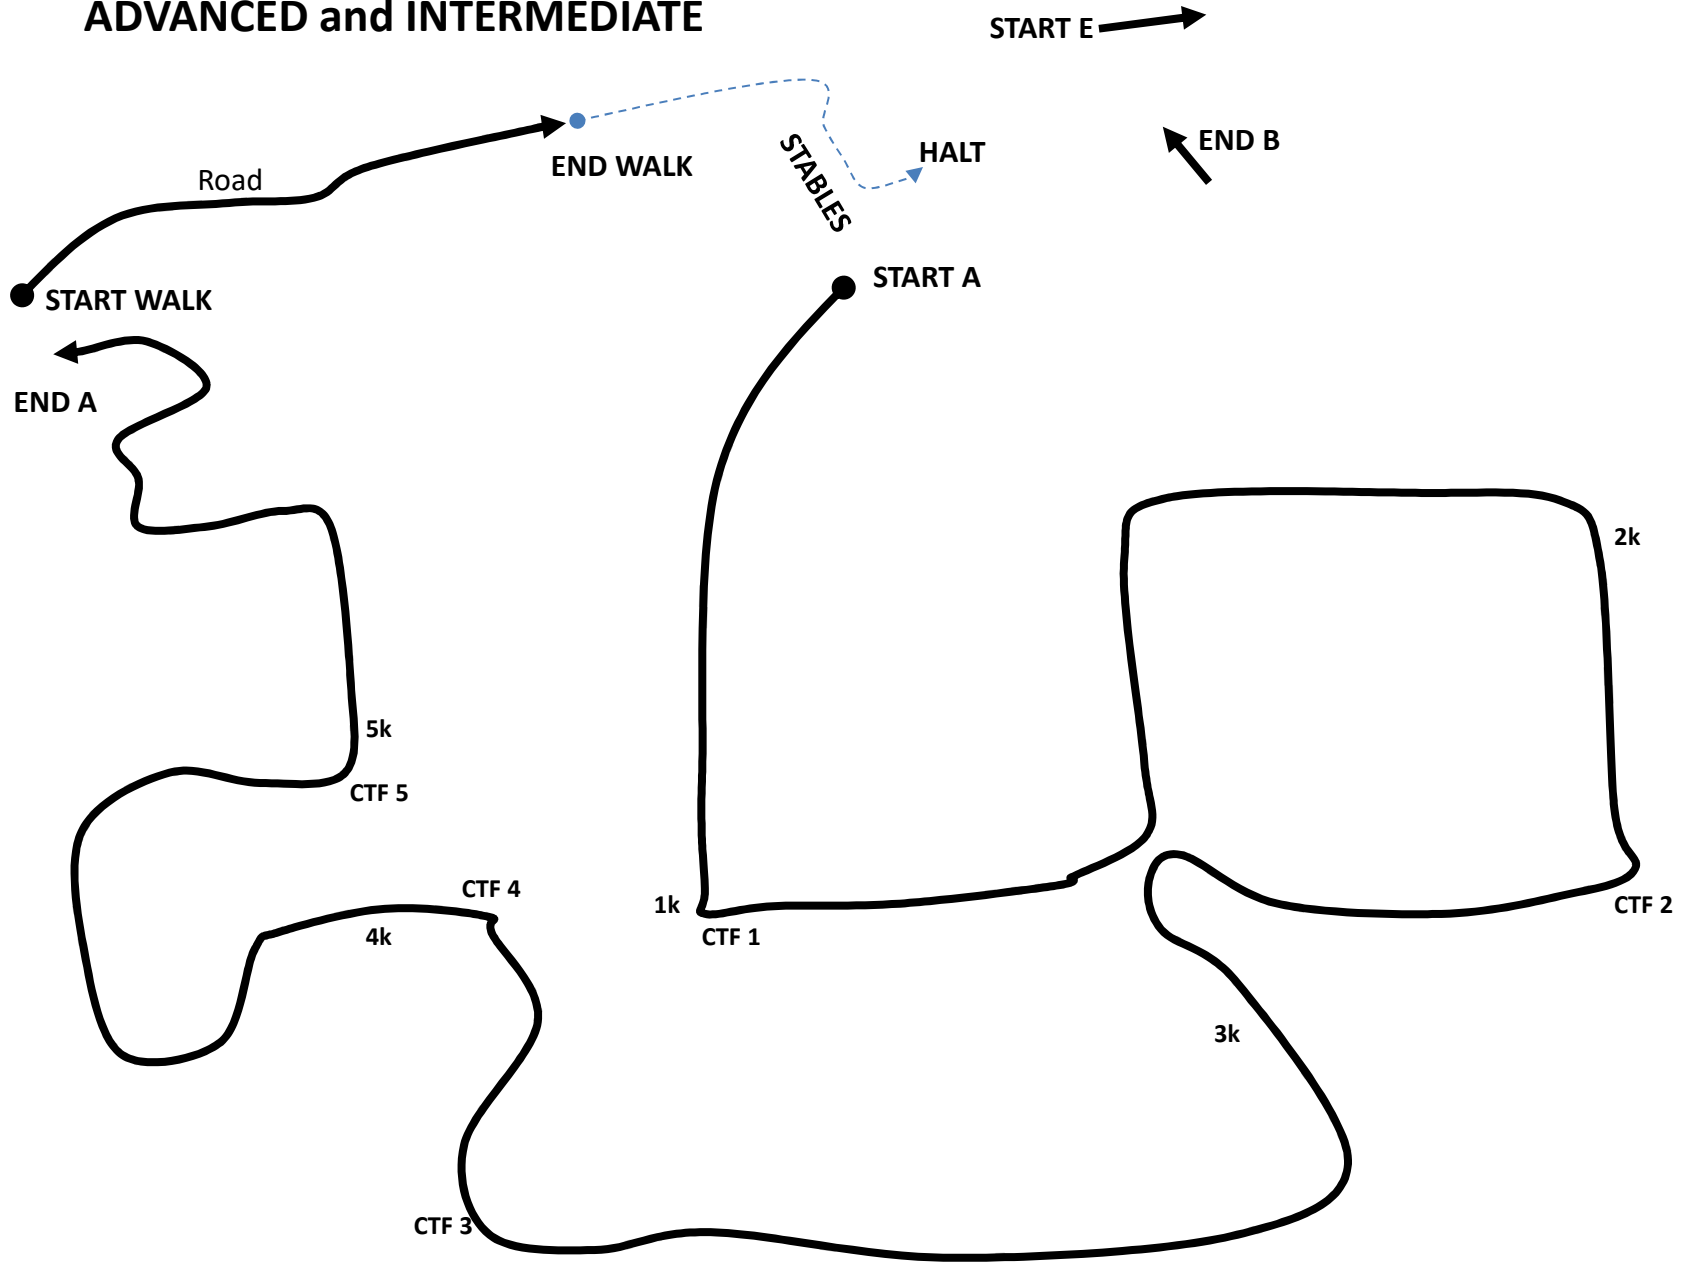

Timetables

	TIMETABLE	LENGTH IN M			SPEED IN KM/H			ALLOWED TIMES		
		A	T	B	A	T	B	A	T	B
P	INTER SM SINGL PONY	5,880	1,000	8,207	13.00	5.00	12.00	:25:09 :27:09	:12:00	:38:03 :41:03
S	2* SINGLE PONY	5,880	1,000	8,480	14.00	5.00	13.00	:23:12 :25:12	:12:00	:36:09 :39:09
T	2* SINGLE HORSE	5,880	1,000	8,480	15.00	6.00	14.00	:21:32 :23:32	:10:00	:33:21 :36:21
U	2* PAIR PONY	5,880	1,000	8,480	14.00	5.00	13.00	:23:12 :25:12	:12:00	:36:09 :39:09
V	2* HORSE TEAM	5,880	1,000	8,480	15.00	6.00	14.00	:21:32 :23:32	:10:00	:33:21 :36:21
W	2* PAIR HORSE	5,880	1,000	8,480	15.00	6.00	14.00	:21:32 :23:32	:10:00	:33:21 :36:21

©Driving Program by Philippe Liénart (BEL) - philippe@lienart.com Scorer : Bruce Ettenger

INTERMEDIATE Section B 8.207km

TRAINING Section B 6.175km

**SECTION A 5.880 km / WALK 1000m
ADVANCED and INTERMEDIATE**

**SECTION A 4.640 km / WALK 1000m
TRAINING AND PRELIMINARY**